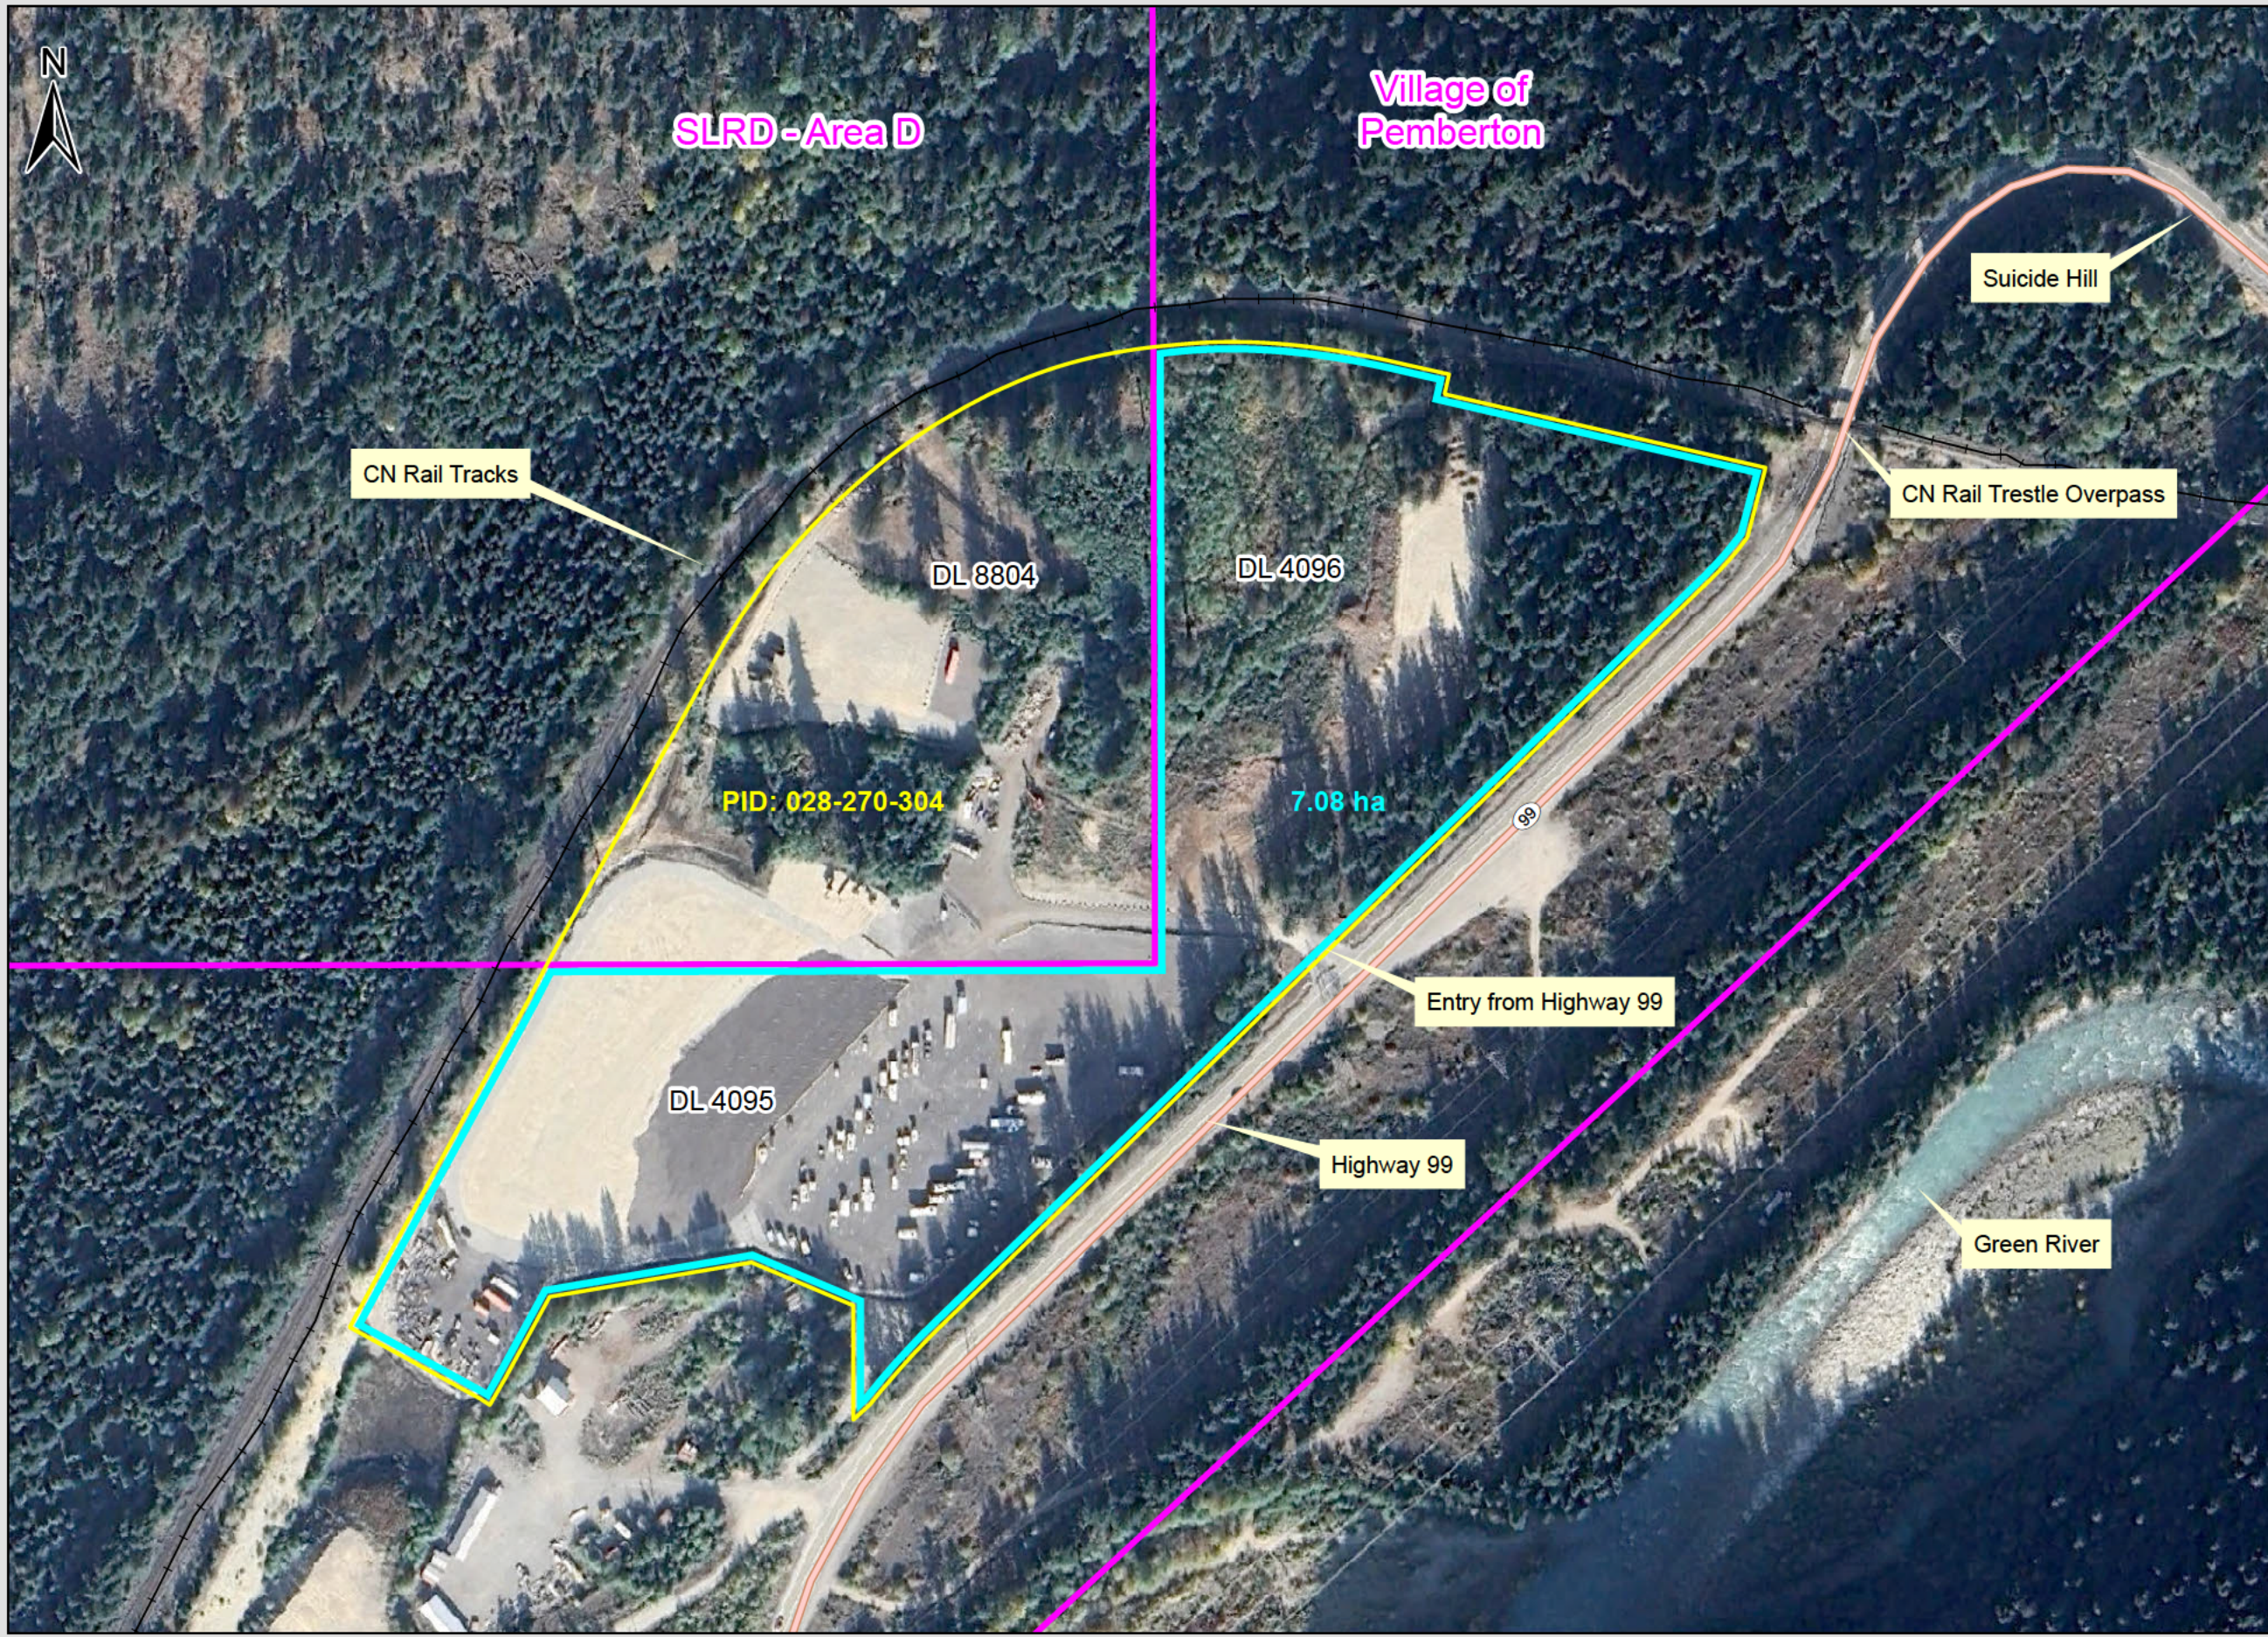

Tisdale Storage Site

Tisdale Development Ltd. Rezoning Application

6991 Highway 99
 Block B of DL 4095 and 4096,
 Lillooet District
 50.2830°N, 122.8546°W
 PID: 028-270-304

- Legend**
- Railway
 - Area Subject to Rezoning: 7.08 ha
 - Surveyed Lot Boundary
 - Municipal Boundary

Location Map

Coordinate System:

Mapping By: